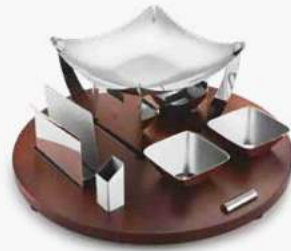

SWST201 R
D - 39 X 16 CM

SNACK SERVING SET ROUND