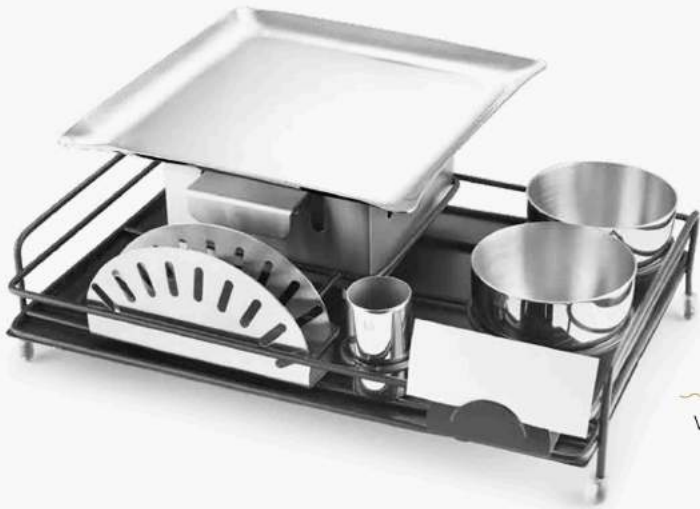

Snack Servers

SWRT203
WIRE SNACK
SERVER