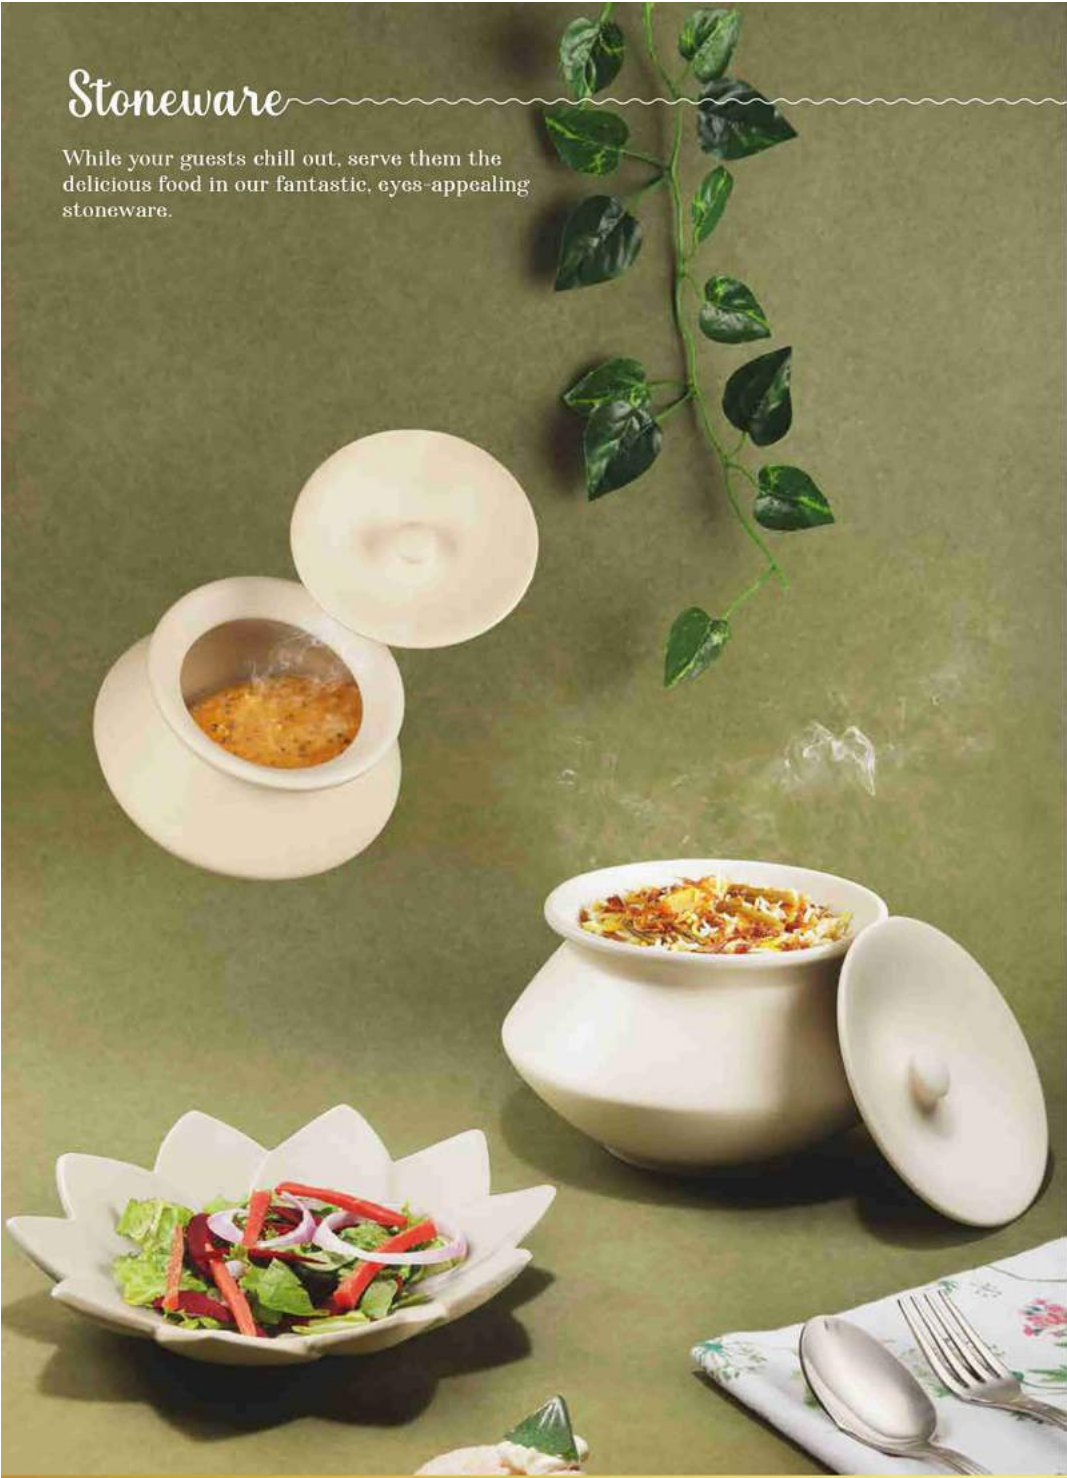

BDS11068 D - 25 X 15 X 20 CM
BDS11066 D - 25 X 15 X 15 CM
BDS11064 D - 25 X 15 X 10 CM

SIVAS

BDCE15109
D - 38 X 25 X 22.5 CM

CESME

01HNCMB
D - 45 X 25 X 30 CM

HONEY COMB

Stoneware

While your guests chill out, serve them the delicious food in our fantastic, eyes-appealing stoneware.