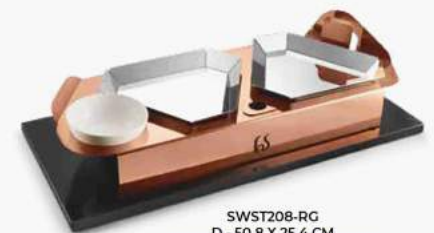

SWST208-RG
D - 50.8 X 25.4 CM

SNACK SERVING SET