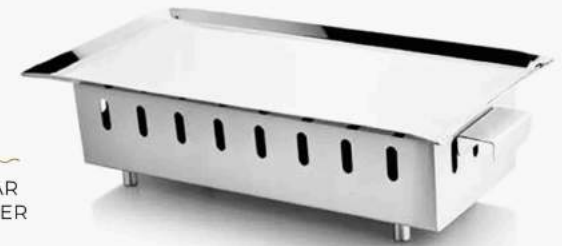

SWTG501
TRIANGULAR
SNACK WARMER

SWCR501
CIRCULAR
SNACK WARMER

SWRT502
RECTANGULAR
SNACK WARMER

Dispensers

DPJD1013S

SINGLE JUICE
DISPENSER (3LTRS)
D - 21 X 32 X 49 CM

DPJD1013D

DOUBLE JUICE
DISPENSER (3LTRS X 2)
D - 40 X 32 X 49 CM