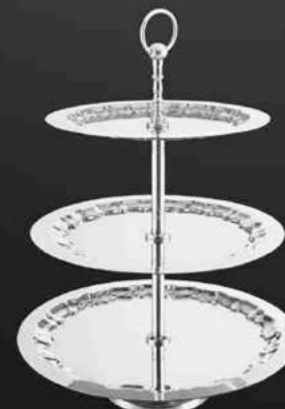

ICE CREAM CUP

DPIC1020

ICE CREAM CONTAINER

HANDI

HANDI

OVAL ENTRÉE DISH

OVAL ENTRÉE DISH

ROUND ENTRÉE DISH

ROUND ENTRÉE DISH

TACT6023W
CAKE STAND 3 TIER

TACT6023B
CAKE STAND 3 TIER

TACT601
CAKE STAND

TACT6022
CAKE STAND 2 TIER

TACT6023
CAKE STAND 3 TIER

O1SLCR
CAKE SERVER

TACTR7023
H - 46.5 CM
D - 36.5 CM
CAKE STAND 3 TIER

TACTS7023
H - 40 CM
D - 25 X 25 CM
CAKE STAND 3 TIER

TACT7023-L
D - 28 X 31 CM

TACT7023-M
D - 21 X 25 CM

TACT7023-S
D - 16 X 20.5 CM

CAKE STAND

TANT701 TANT702 TANT703 TANT704 TANT705S (SMALL) TANT706L (LARGE)