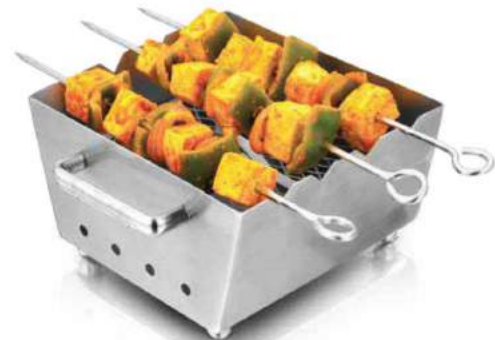

SQUARE BARBEQUE
Single Wall, Matt