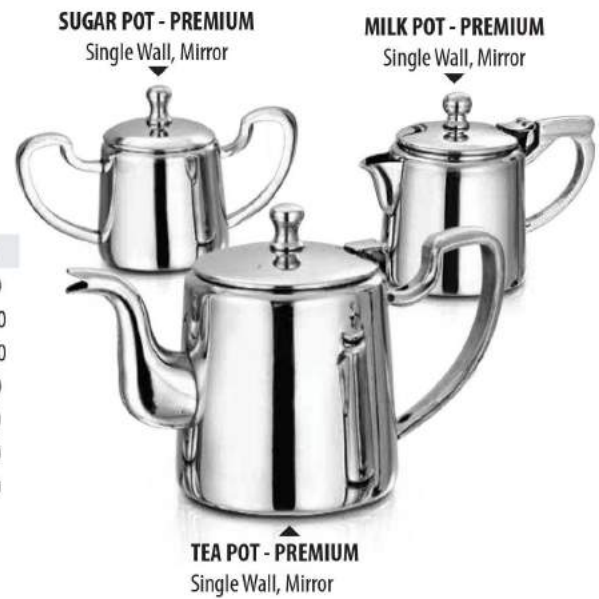

Item Name	Item Code	Capacity	Weight	Dimension (cm)
TEA POT - PREMIUM - 2 CC	MR-3TP2-SR1	350ml	400gm	7.00 x 7.00 x 9.00
TEA POT - PREMIUM - 4 CC	MR-3TP4-SR2	500ml	480gm	7.50 x 7.50 x 10.00
TEA POT - PREMIUM - 6 CC	MR-3TP6-SR3	800ml	550gm	9.00 x 9.00 x 11.00
MILK POT - PREMIUM - 4 CC	MR-3MP4-SR2	200ml	200gm	6.00 x 6.00 x 7.00
MILK POT - PREMIUM - 6 CC	MR-3MP6-SR3	250ml	240gm	7.00 x 7.00 x 8.00
SUGAR POT - PREMIUM - 4 CC	MR-3SP4-SR2	200ml	200gm	6.00 x 6.00 x 7.00
SUGAR POT - PREMIUM - 6 CC	MR-3SP6-SR3	250ml	240gm	7.00 x 7.00 x 8.00