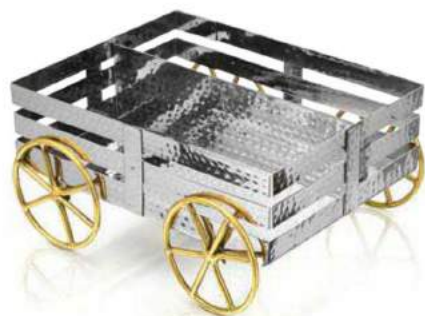

RECTANGULAR CADDY
Single Wall, Hammer

Item Code : HH-3RY-SH1
Size : No. 1
Weight : 1140gm
Dimension (cm) : 23.00 x 18.00 x 11.50