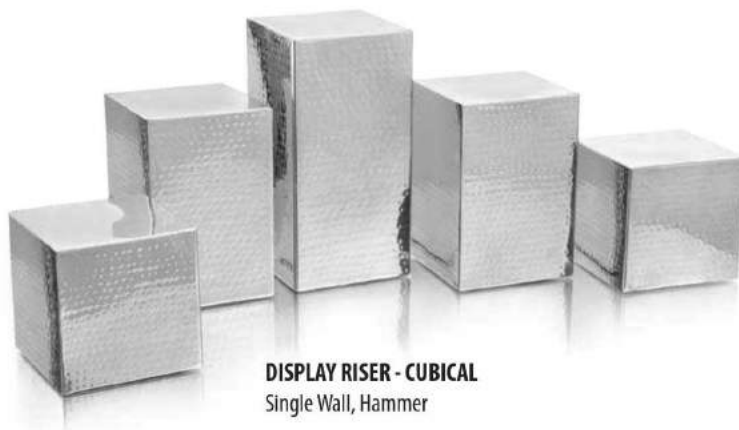

Item Code	Size	Weight	Dimension (cm)
DA-DSC-SH1	No. 1	1450gm	15.50 x 15.50 x 16.00
DA-DSC-SH2	No. 2	1850gm	15.50 x 15.50 x 23.00
DA-DSC-SH3	No. 3	2150gm	15.50 x 15.50 x 31.00

DISPLAY RISER - CUBICAL
Single Wall, Hammer