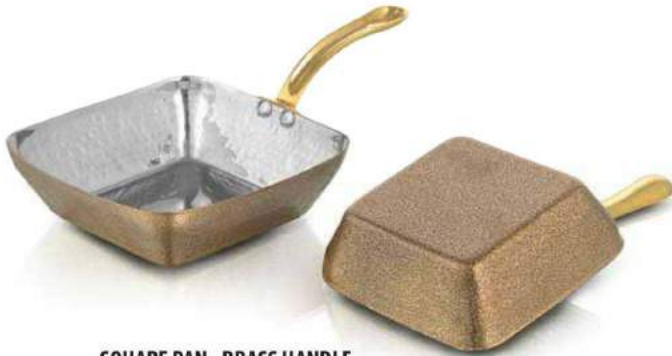

PORTION BOWL

SQUARE PAN - BRASS HANDLE
Single Wall, Hammer

Item Code	Size	Capacity	Weight	Dimension (cm)
AG-2QNB-SH1	No. 1	400ml	280gm	13.00 x 13.00 x 3.75
AG-2QNB-SH2	No. 2	600ml	360gm	16.00 x 16.00 x 4.50

Item Code	Size	Capacity	Weight	Dimension (cm)
AG-2BNB-SH1	No. 1	400ml	240gm	11.00 x 11.00 x 5.00
AG-2BNB-SH2	No. 2	600ml	320gm	13.00 x 13.00 x 5.75