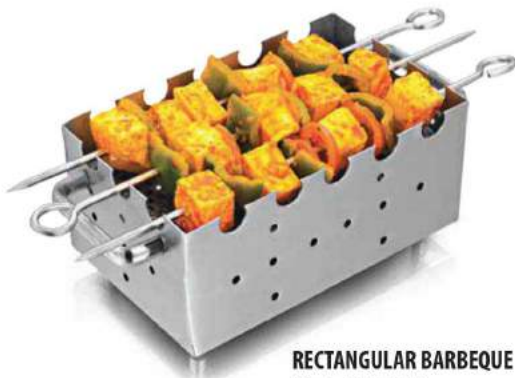

RECTANGULAR BARBEQUE
Single Wall, Matt

Item Code : MR-3RBQ-SM1
Size : No. 1
Weight : 1100gm
Dimension (cm) : 21.00 x 13.00 x 11.00